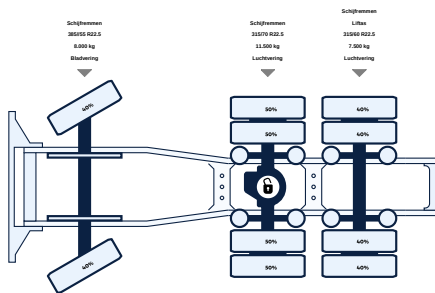

ALL PROPERTIES

General

ID	LVS7582
GVW	27.000 kg
VIN	XLRTSH4300G137836
Fuel	Diesel
Color	Overig
Number of gears	12
Mileage	447.000 km
Wheelbase	310 cm
Engine	460 pk
Carrying capacity	18.100 kg
Emission-standard	Euro 6
Gear box	Automatic
First registration	03-02-2017

Options

- ✓ **ABS**
- ✓ **Adaptive Cruise Control**
- ✓ **Air conditioning**
- ✓ **Air suspension**
- ✓ **Aluminum fuel tank**
- ✓ **Beacon(s)**
- ✓ **Central door locking remote control**
- ✓ **Daytime running lights**
- ✓ **Drawbar**
- ✓ **Electrically operated windows**
- ✓ **Electric windows**
- ✓ **Fire extinguisher**
- ✓ **Fog lights**
- ✓ **High Beams**
- ✓ **Immobilizer (B1)**
- ✓ **Lane Keeping Support**
- ✓ **MX engine brake**
- ✓ **NATO plug**
- ✓ **Parking Heater**
- ✓ **Radio CD player**
- ✓ **Refridgerator**
- ✓ **Reinforced engine brake**
- ✓ **Remote controlled central door locking**
- ✓ **Sleeping cabin**
- ✓ **Speed limiter**
- ✓ **Sper**
- ✓ **Spoiler set**
- ✓ **Sunroof**
- ✓ **Sun visor**
- ✓ **Toolbox**

Axes