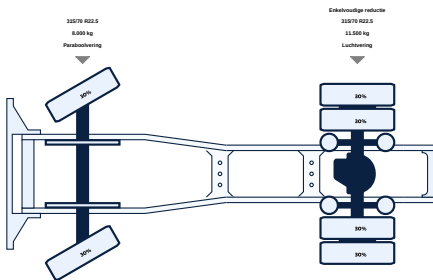

ALLE EIGENSCHAPPEN

Algemeen

ID	LVS7532
GVW	19.500 kg
VIN	XLRTEH4100G138990
Kleur	Overig
Aantal versnellingen	12
Kilometerstand	965.000 km
APK tot	06-03-2025
Wielbasis	380 cm
Motor	440 pk
Laadvermogen	11.243 kg
Afmeting(l x b)	616 x 255cm
Emissienorm	Euro 6
1e registratie	08-02-2017

Opties

- ✓ **ABS**
- ✓ **Aslast indicatie**
- ✓ **Dakspoiler**
- ✓ **Elektrisch bedienbare ramen**
- ✓ **PTO**
- ✓ **Retarder**
- ✓ **Standairconditioning**
- ✓ **Startonderbreker (B1)**
- ✓ **Airconditioning**
- ✓ **Climate Controle**
- ✓ **Electrische spiegels**
- ✓ **Mistlampen voor**
- ✓ **Radio / CD**
- ✓ **Slaapcabine**
- ✓ **Standkachel**

Asconfiguratie