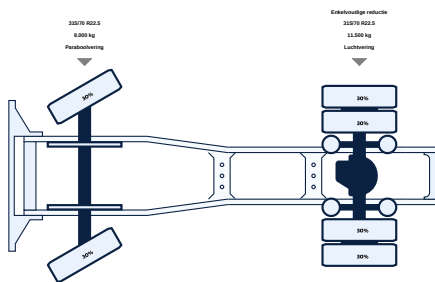

ALL PROPERTIES

General

ID	LVS7532
GVW	19.500 kg
VIN	XLRTEH4100G138990
Color	Overig
Number of gears	12
Mileage	965.000 km
APK (MOT) to	06-03-2025
Wheelbase	380 cm
Engine	440 pk
Carrying capacity	11.243 kg
Dimensions(L x W)	616 x 255cm
Emission-standard	Euro 6
First registration	08-02-2017

Options

- ✓ ABS
- ✓ Axle load indication
- ✓ Electrically operated windows
- ✓ Front fog lights
- ✓ Parking air conditioning
- ✓ PTO
- ✓ Retarder
- ✓ Sleeping cabin
- ✓ Air conditioning
- ✓ Climate Control
- ✓ Electric mirrors
- ✓ Immobilizer (B1)
- ✓ Parking Heater
- ✓ Radio/CD
- ✓ Roof Spoiler

Axes