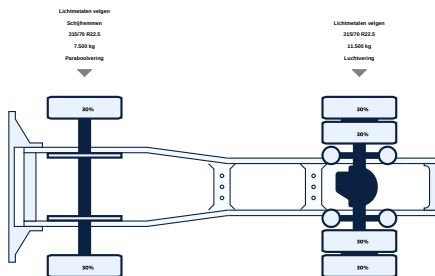

ALL PROPERTIES

General

ID	LVS7510
GVW	19.000 kg
VIN	XLRTEH4100G054048
Fuel	Diesel
Color	Overig
Number of gears	16
Mileage	1.013.856 km
Wheelbase	380 cm
Engine	435 pk
Dimensions(L x W)	592 x 255cm
Emission-standard	Euro 6
Gear box	Automatic
First registration	31-12-2014

Options

- ✓ 2x Sleeping bed
- ✓ Ad blue
- ✓ Air conditioning
- ✓ Aluminum fuel tank
- ✓ Cruise Control
- ✓ Flashing lights
- ✓ MX brake
- ✓ Refridgerator
- ✓ ABS
- ✓ Airbags
- ✓ Alcoa rims
- ✓ Climate Control
- ✓ Electrically operated windows
- ✓ Front fog lights
- ✓ Radio CD player
- ✓ Sun visor

Axes