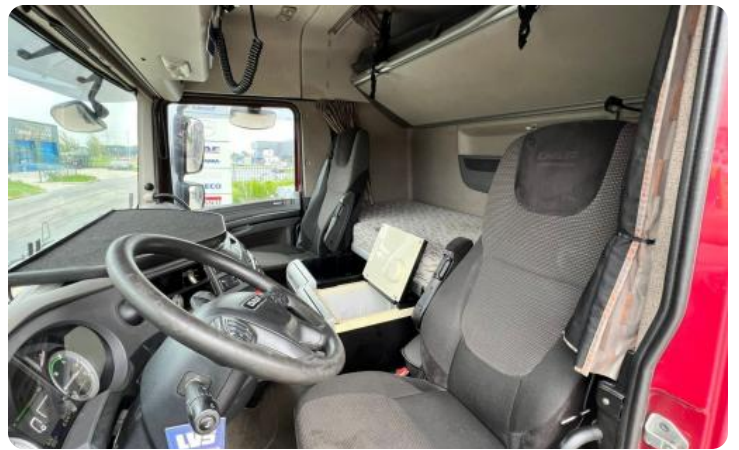

WhatsApp

+31653923043

WhatsApp +31653923043 toevoegen

Añadir WhatsApp +31653923043

Add WhatsApp +31653923043

Hilfen Sie WhatsApp +31653923043 hinzu