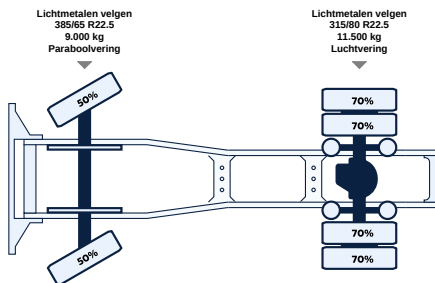

ALL PROPERTIES

General

ID	LVS1028
GVW	20.500 kg
VIN	XLRTEM4100G103413
Fuel	Diesel
Color	Overig
Number of gears	12
Mileage	790.051 km
APK (MOT) to	14-04-2023
Wheelbase	360 cm
Engine	440 pk
Carrying capacity	12.958 kg
Dimensions(L x W)	572 x 255cm
Emission-standard	Euro 6
Gear box	Automatic
First registration	07-04-2016

Options

- ✓ ABS
- ✓ Air conditioning
- ✓ Air horn
- ✓ Alcoa rims
- ✓ Aluminum fuel tank
- ✓ Central door locking
- ✓ Electrically operated windows
- ✓ Flashing lights
- ✓ Flashing lights
- ✓ Hydrolics
- ✓ Hydrolics
- ✓ MX engine brake
- ✓ MX engine brake
- ✓ PTO
- ✓ Radio CD player
- ✓ Reinforced engine brake
- ✓ Reinforced engine brake
- ✓ Sleeping cabin
- ✓ Speed limiter
- ✓ Sper
- ✓ Sper
- ✓ Sun visor

Axes